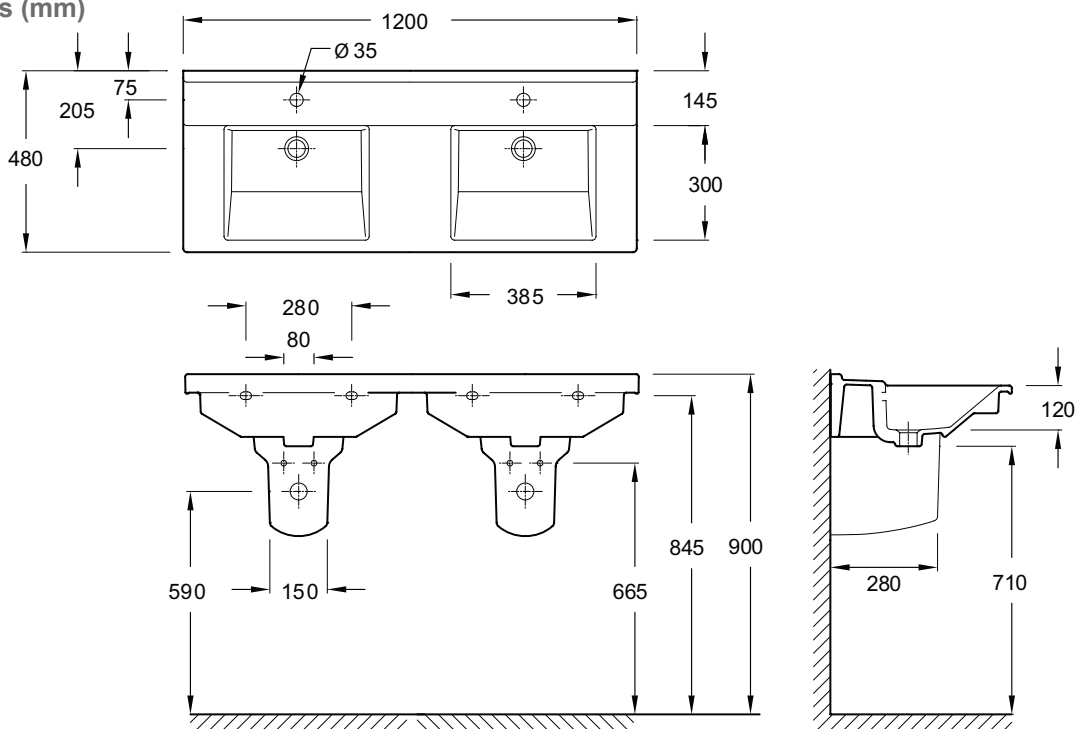

Dimensions (mm)

Kohler UK
Sales and Technical:
+44 (0) 844 571 0048 (Calls cost 7p per minute plus your phone company's access charge)
info@kohler.co.uk
www.KOHLER.co.uk

THE BOLD LOOK
OF **KOHLER**®